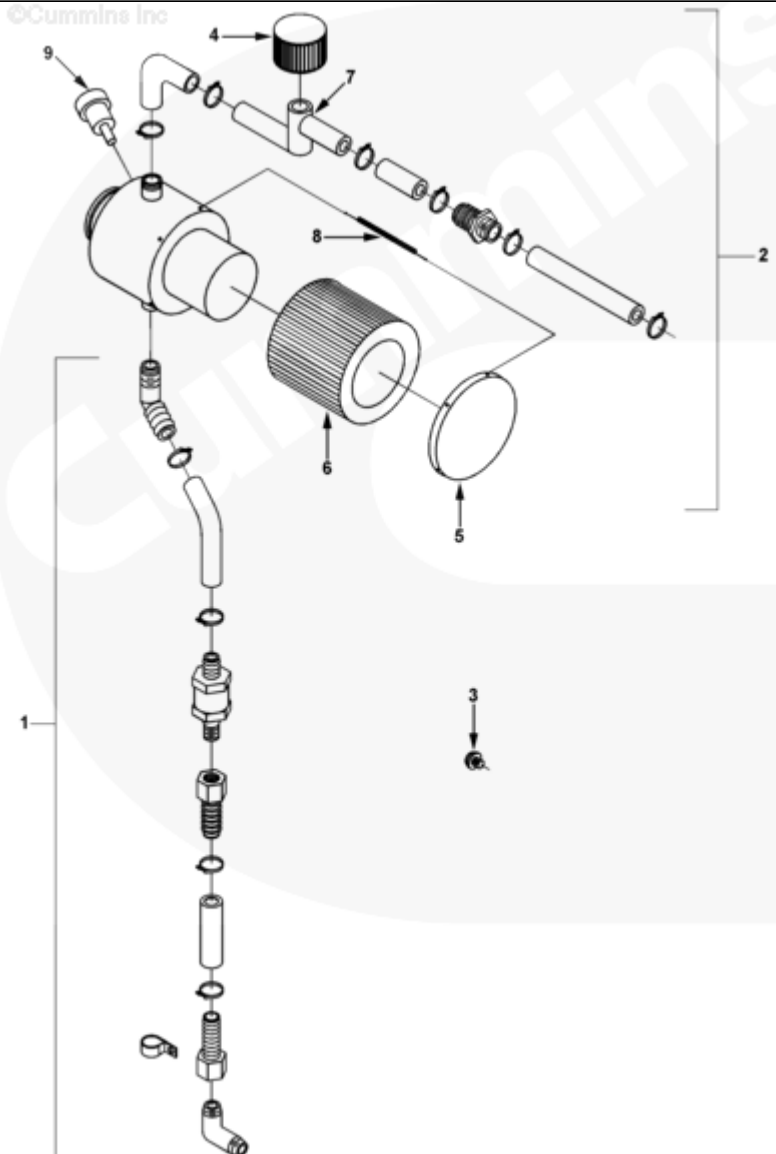

Parts Catalog - Option Detail

Electronic Parts Catalog - Option Detail				
Option	Group	Graphic	Film Card	Date
AC9086	10.04	ac954gb	Z	07-DEC-96
Engines	6C8.3, C GAS PLUS CM556, G8.3, G8.3 CM558, GTA8.3 CM558, ISC CM2150, ISC CM554, ISC CM850, ISC8.3 CM2250, ISC8.3 G CM2180 C101, ISL CM2150, ISL CM554, ISL CM850, ISL G CM2180, ISL8.9 CM2150 L110, ISL8.9 CM2880 L112, ISL9 CM2150 SN, ISL9 CM2250, ISL9 CM2350 L101, ISL9 CM2350 L111, ISLE4 CM850, L GAS PLUS CM556, L8.9, L8.9 L121, L8.9G CMOH2.0 L125B, L9 CM2350 L116B, L9 CM2350 L119B, L9 CM2350 L120C, L9 CM2350 L123B, L9.3 L105, L9.5 L117, L9N CM2380 L124B, QSC8.3 CM2250, QSC8.3 CM2880 C102, QSC8.3 CM554, QSC8.3 CM850(CM2850), QSL9 CM2250, QSL9 CM2250 L115, QSL9 CM2350 L102, QSL9 CM2350 L107, QSL9 CM2350 L118, QSL9 CM2350 L122, QSL9 CM554, QSL9 CM850(CM2850), QSL9 G CM558, QSL9 M CM2250 L106, QSL9.3 CM2880 L113			

ac954gb

SMALL | MEDIUM | LARGE

Cart	Ref No	Part Number	Part Description	Required	Remarks
View My Cart					
		AC9086	Air Cleaner		MR - CLEANER, AIR...(More)
					Duty Rating: Light
					Air Cleaner Exhaust OD
					(mm): 101
					Mounting Location: On
					Turbocharger
					Manufacturer: Walker
					Filter Quantity: 1
					Environment Capability:
					Outdoor
					Filter Disposition:
					Reuseable
					Supply Method: Mounted
					Engine Family: C Series
					Additional Support Bracket
					Required: No
					Cylinders: 6
					Aspiration: Turbocharged;
					Sea Water Aftercooled
					This option includes
					regulator valve, restriction
					indicator and plumbing to
					allow crankcase blow-by
					gases to be recirculated
					through the intake air
					system. It also contains an
					oil residue drain and check
					valve.